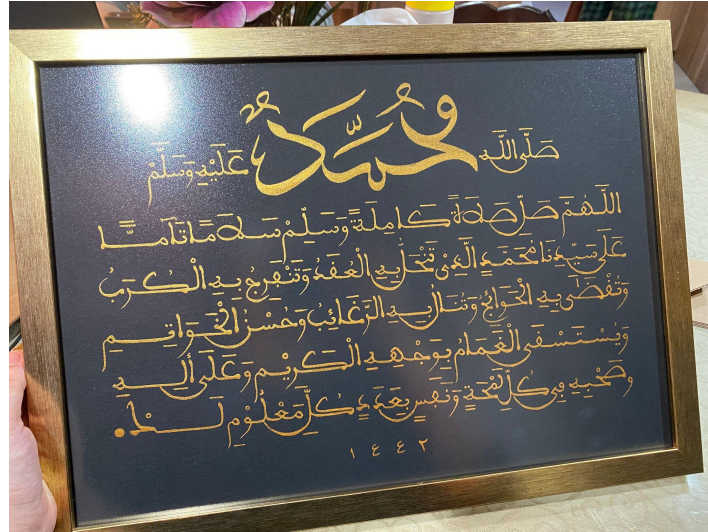

Frames are locally crafted & made of
non-reflective glass.

Colours: Black, Gold, White, Wooden

Classic

Go monochrome for that simple but timeless statement

\$30

13x18cm with 1cm black frame.
Arabic/Jawi text in Naskh.
English/Malay text in Brush.

A classic piece but with a more intricate and complex design

\$300

A2 on Muqahar paper with 2cm gold frame.
Arabic/Jawi text in Diwani Jali.
English/Malay text in Italics.

Royal

Gold text on black for a piece that will not miss one's gaze

\$100

A4 with 1cm black frame.
Arabic/Jawi text in Naskh.
English/Malay text in Brush.

\$180

A3 with 2cm gold frame.
Arabic/Jawi text in Maghribi

Royal

Gold text on black for a piece that will not miss one's gaze

\$280

A2 with 1cm gold frame.

Arabic/Jawi text in Maghribi Mabsud.

Blossom

Floral watercolour in the background to elegantly embrace the words in black

\$120

A4 with 1cm white frame.
Arabic/Jawi text in Diwani Jali.
English/Malay text in Brush.